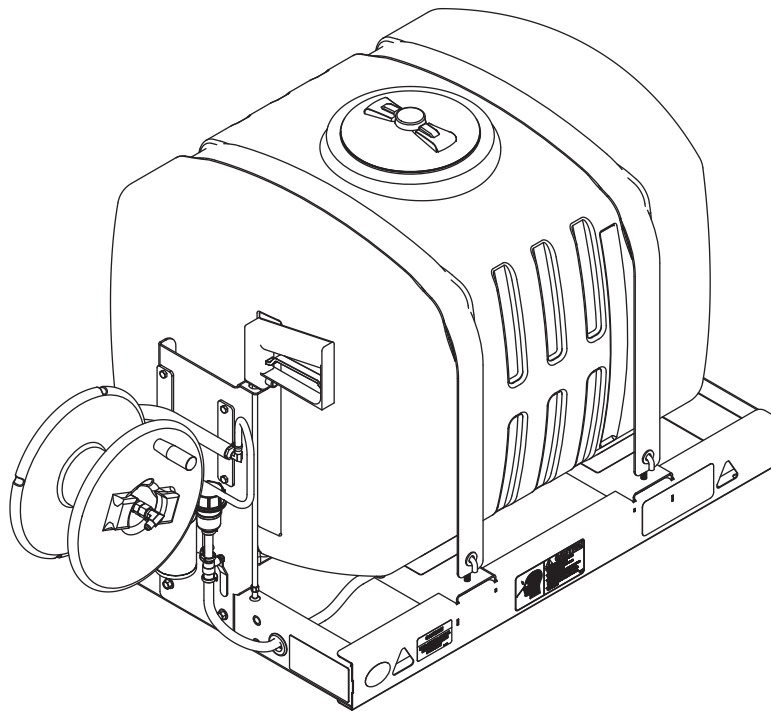

November 15, 2018
Lit. No. 85760, Rev. 00

Sprayer System

US1000-1

Parts List

This Parts List is for US1000-1 Sprayer Systems with serial numbers beginning with 181001 and higher.

US1000-1 SPRAYER SYSTEM

TANK SUB-ASSEMBLY

Tank Sub-Assembly						
Item	Part	Qty	Description	Item	Part	Qty Description
1	T20323	1	Tank Lid	3	D6917	1 Bulkhead Assembly
2	T20324	1	Basket Strainer	4	57724	1 Tank, 100 gal (clear)

US1000-1 SPRAYER SYSTEM

FRAME SUB-ASSEMBLY

Frame Sub-Assembly

Item	Part	Qty	Description	Item	Part	Qty	Description
1	D4124	10	3/8-16 Locknut	7	11209	2	3/8 x 3-3/4 J-Bolt
2	D4125	8	3/8 Flat Washer Type A Wide	8	D6546	2	Label – Warning, GVWR
3	D4122	8	3/8-16 x 1-1/2 Hex Cap Screw	9	T20317	2	Label – Warning, Wear Goggles
4	D5602	3	Hose Grommet	10	D4112	2	Label – Caution, Read Owner's Manual
5	57709	2	Tank Strap, 100 gal	11	11100	1	Label – Warning, Rear Camera
6	57699	1	Frame Assembly, 100 gal				