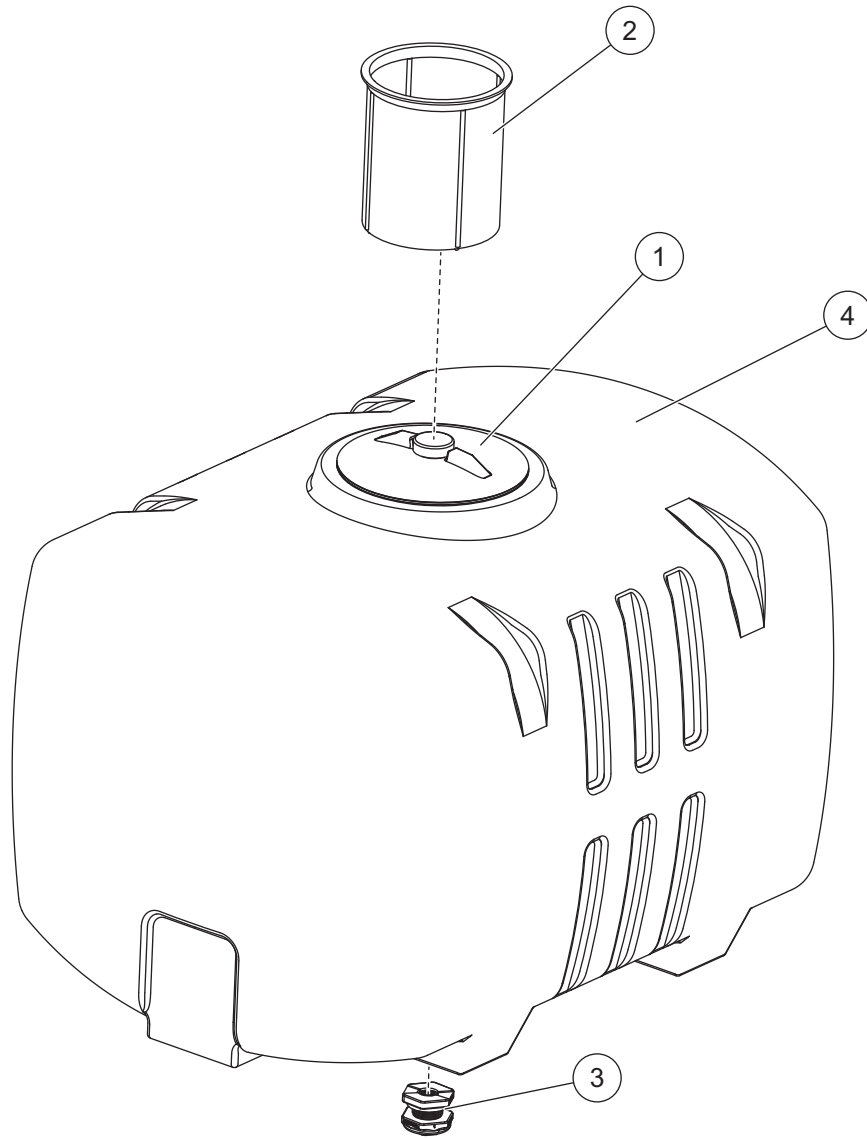

Tank Sub-Assembly						
Item	Part	Qty	Description	Item	Part	Qty Description
1	T20323	1	Tank Lid	3	D6917	1 Bulkhead Assembly
2	T20324	1	Basket Strainer	4	57724	1 Tank, 100 gal (clear)

US1000-1 SPRAYER SYSTEM

FRAME SUB-ASSEMBLY

Frame Sub-Assembly

Item	Part	Qty	Description	Item	Part	Qty	Description
1	D4124	10	3/8-16 Locknut	7	11209	2	3/8 x 3-3/4 J-Bolt
2	D4125	8	3/8 Flat Washer Type A Wide	8	D6546	2	Label – Warning, GVWR
3	D4122	8	3/8-16 x 1-1/2 Hex Cap Screw	9	T20317	2	Label – Warning, Wear Goggles
4	D5602	3	Hose Grommet	10	D4112	2	Label – Caution, Read Owner's Manual
5	57709	2	Tank Strap, 100 gal	11	11100	1	Label – Warning, Rear Camera
6	57699	1	Frame Assembly, 100 gal				