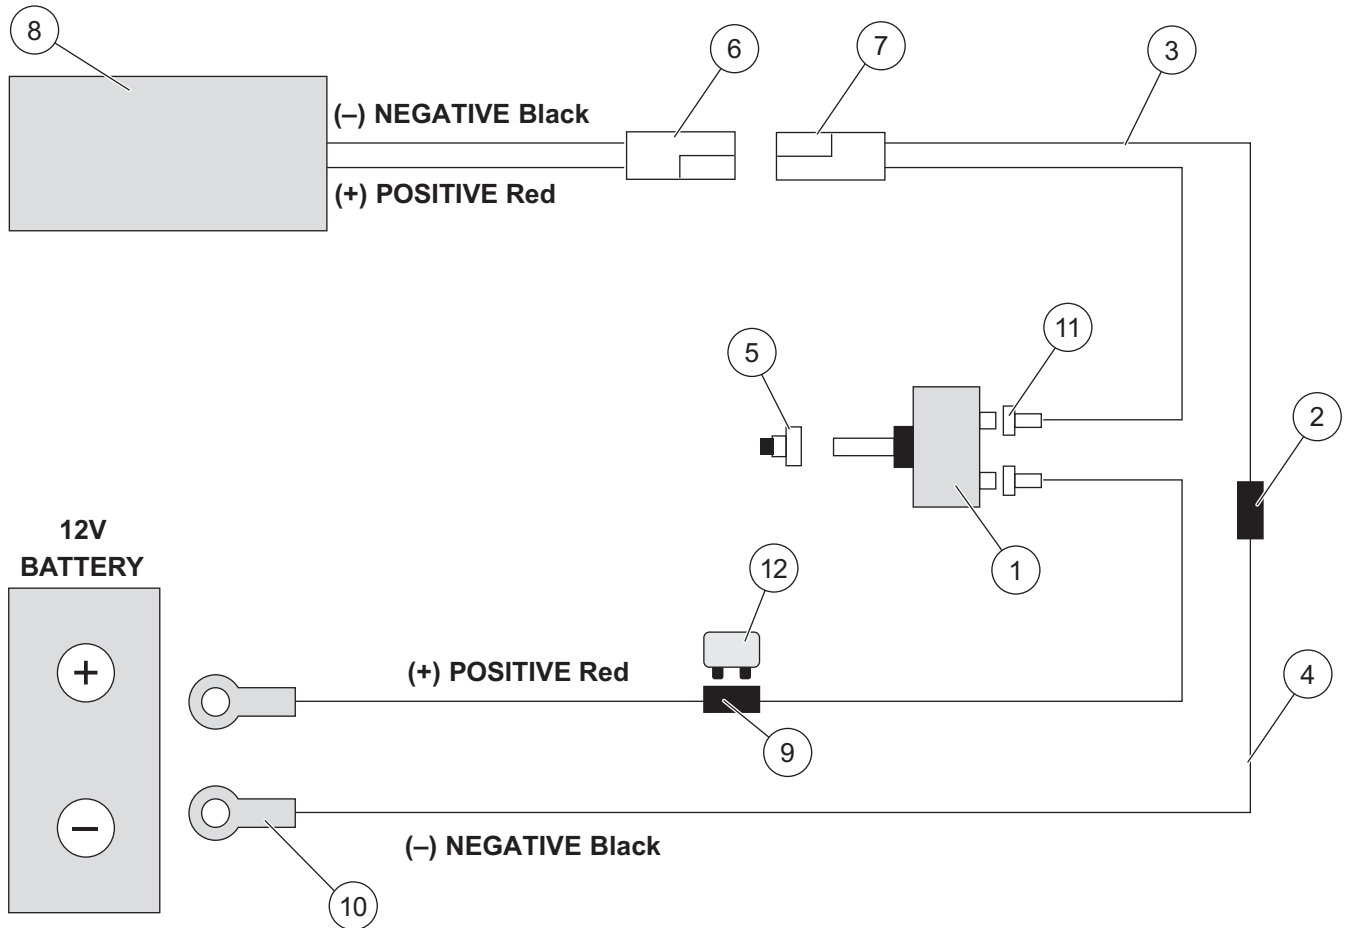

US1000-1 SPRAYER SYSTEM

ELECTRICAL COMPONENTS

Electrical Components							
Item	Part	Qty	Description	Item	Part	Qty	Description
1	D6184	1	ON/OFF Switch	8	D6410	1	12V DC Motor
2	D6234	1	Butt Connector	9	D6425	1	Fuse Holder
3	D6403	1	20' Vehicle Harness	10	D7105	2	3/8 Ring Terminal
4	D6404	1	10' Battery Harness	11	D7106	2	Spade Connector
5	D6406	1	Rubber Switch Boot	12	57842	1	Auto Resetting Fuse Circuit Breaker, 25A
6	D6407	1	Spreader Splice Cord, 10"				
7	D6408	1	Harness Splice Cord, 10"