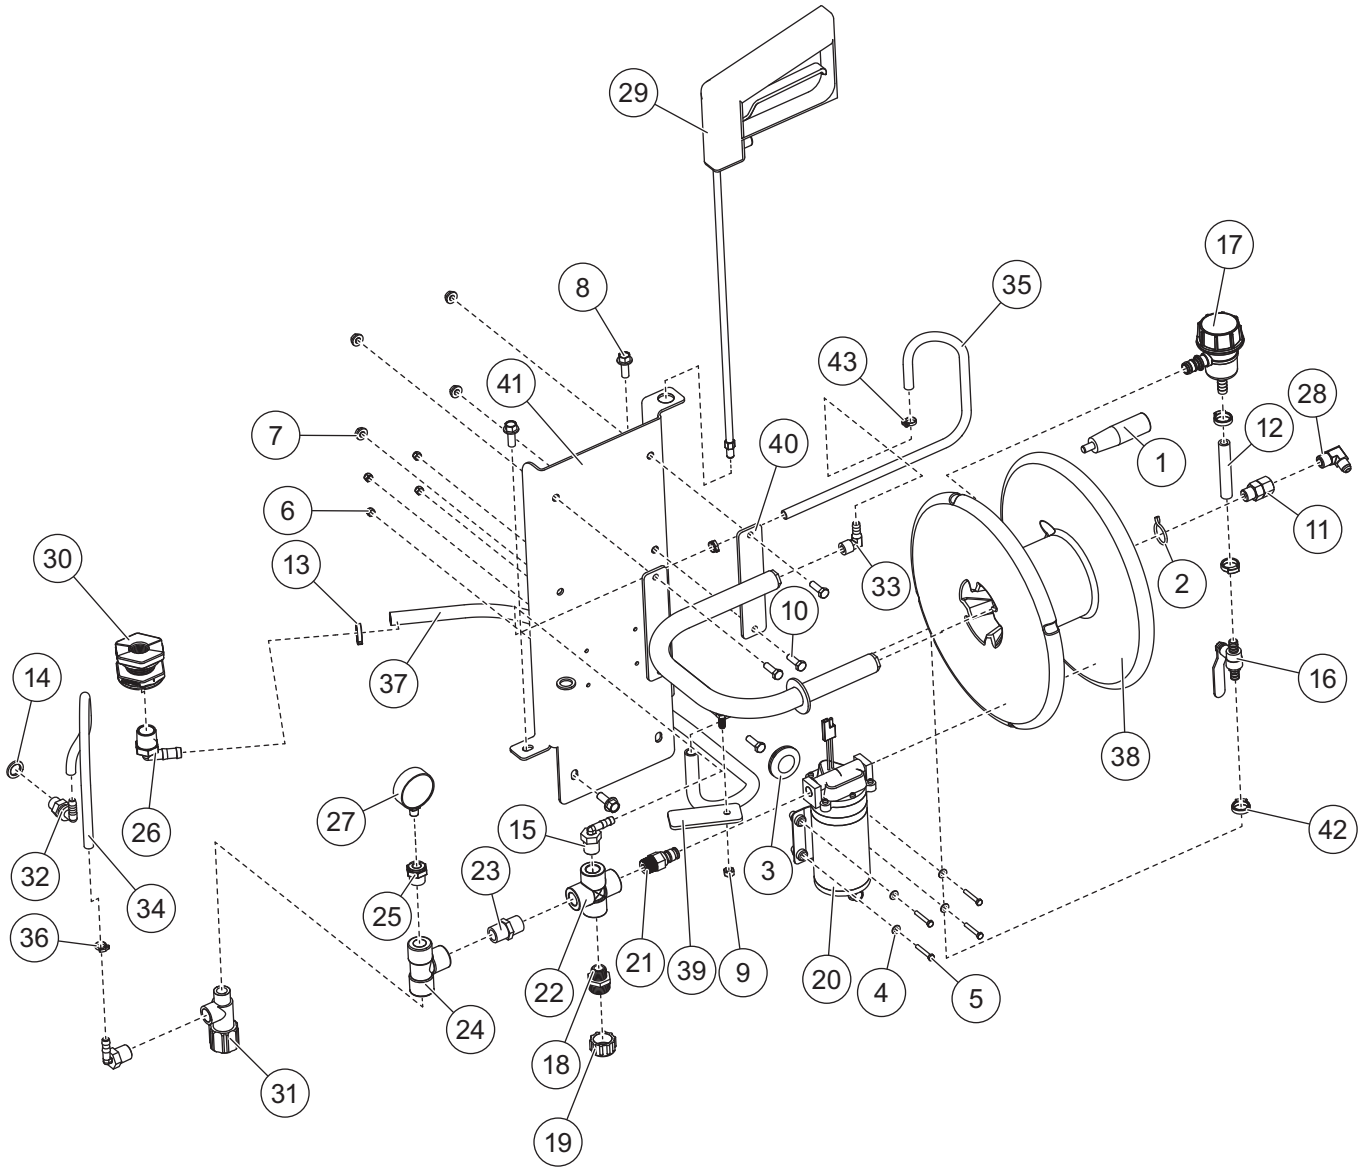

US1000-1 SPRAYER SYSTEM

PUMP / PLUMBING SUB-ASSEMBLY

US1000-1 SPRAYER SYSTEM

Pump / Plumbing Sub-Assembly							
Item	Part	Qty	Description	Item	Part	Qty	Description
1	T20312	1	Hose Reel Handle	23	D6920	1	1/2 Short Nipple
2	T20319	1	Hose Reel Retainer Clip	24	D5355	1	1/2 Pipe Tee FNPT
3	D5602	2	Hose Grommet	25	D5353	1	1/2 x 1/4 Reducing Bushing NPT
4	D5292	4	#10 Flat Washer Type A SS	26	T20313	1	3/4 x 1/2 Hose Barb 90°
5	D5294	4	#10-32 x 1-1/4 Hex Cap Screw SS	27	D5213	1	System Pressure Gauge
6	D5948	4	#10-32 Hex Locknut GB SS	28	T20330	1	3/8 #6 37° Brass 90° Elbow
7	D5706	4	5/16-18 Serrated Flange Nut	29	T20307	1	Spot Spray Wand
8	D6452	4	3/8-16 x 1 Serrated Flange Cap Screw	30	D6917	1	3/4 Bulkhead Coupling EPDM Poly
9	D6138	1	5/16 Locknut	31	D5352	1	1/2 Throttling Valve
10	D6166	1	5/16-16 x 1 Hex Cap Screw	32	D6951	1	Nozzle Holder
11	T20316	4	3/8 Rotary Valve	33	T20314	1	3/8 x 3/8 90° Brass Barb
12	D6989	1	1/2 x 1 PVC Hose, Clear, 3"	34	D6988	1	3/8 x 1 PVC Hose, Clear, 10"
13	F50146	2	1/2 Hose Clamp, Double Tooth Poly	35	D6988	1	3/8 x 1 PVC Hose, Clear, 14"
14	T20136	4	Washer, Garden Hose	36	F50145	3	3/8 Hose Clamp, Double Tooth Poly
15	D5377	2	1/2 x 3/8 90° Hose Barb, Male Thread	37	D6989	1	1/2 x 1 PVC Hose, Clear, 30"
16	T20318	2	1/2 Brass Ball Valve	38	T20305	1	Poly Hose Reel
17	D5267	1	Line Strainer, Quick Attach Black Bowl	39	T20311	1	Hose Reel Latch
18	D5357	1	1/2 Male Thread Pipe Adapter	40	T20310	1	Hose Reel Support Bracket
19	T20131	1	3/4 Garden Hose Cap, Plastic	41	T20302	1	Hose Reel Upright
20	D5265	1	Pump VDC 2 GPM	42	T20333	2	Ball Valve Hose Clamp
21	D5356	1	5/8 x 1/2 Adapter MNPT	43	T20325	1	3/8 Hose Clamp
22	D5354	1	1/2 Pipe Cross				

SS = Stainless Steel