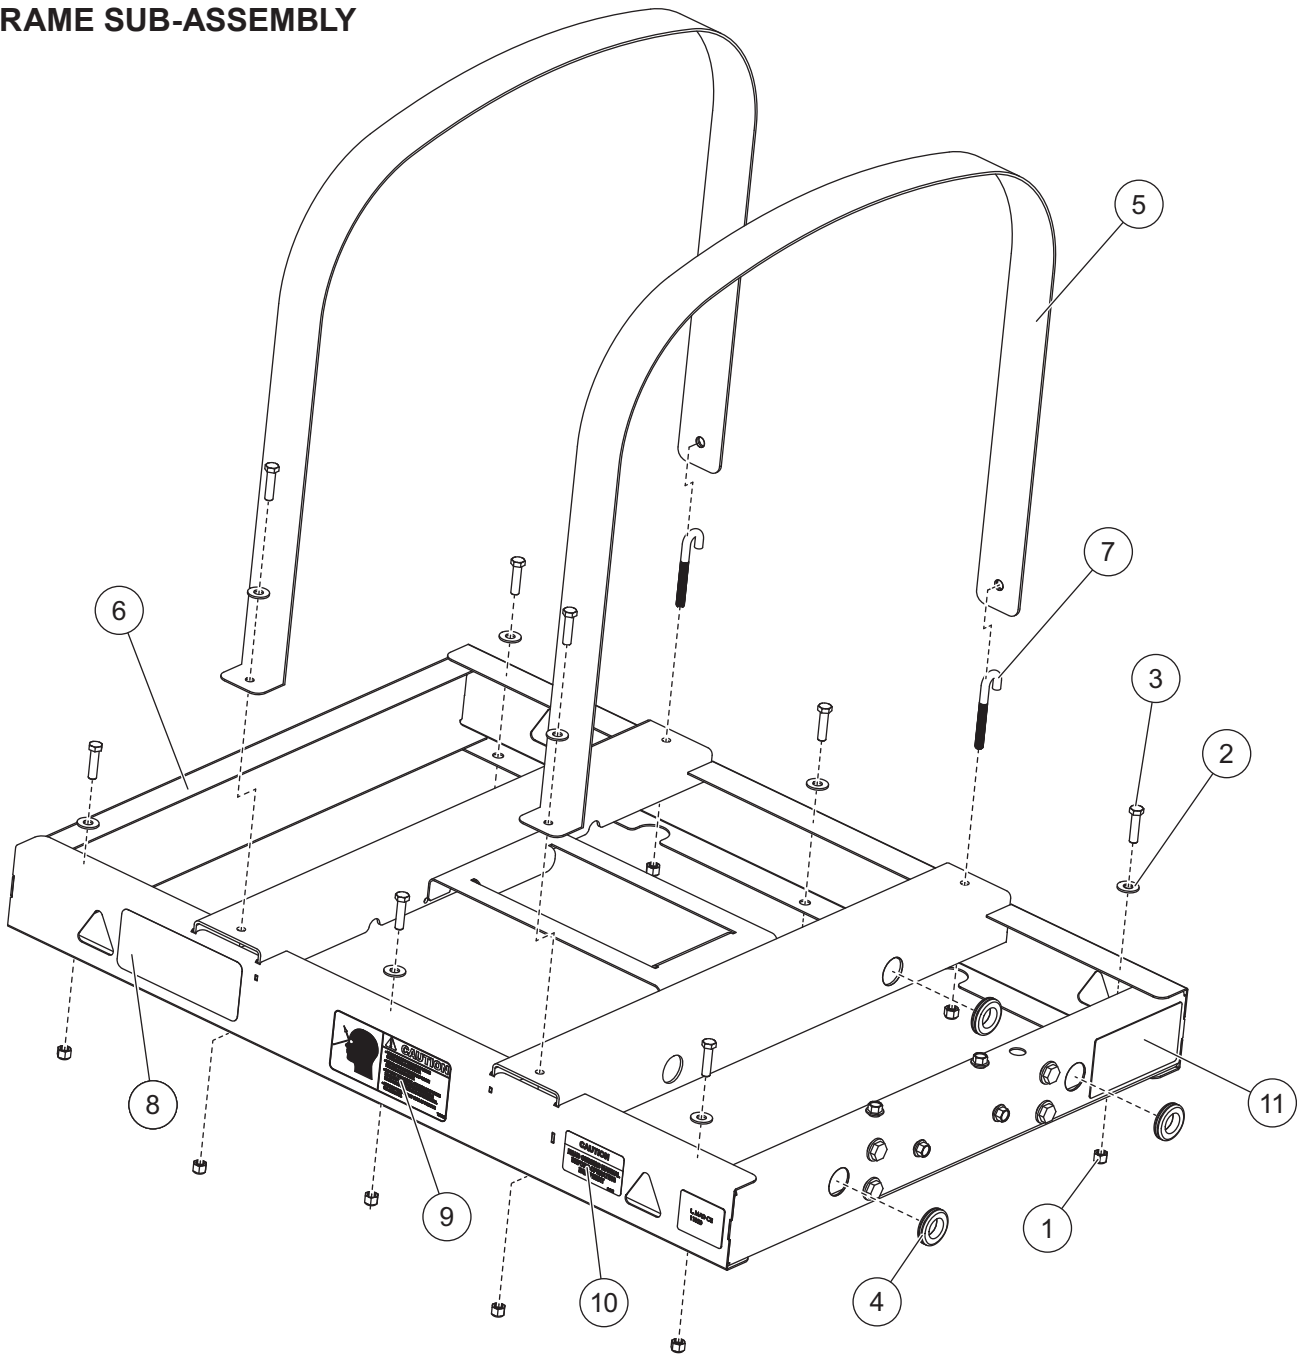

November 15, 2018
Lit. No. 85760, Rev. 00

Sprayer System

US1000-1

Parts List

This Parts List is for US1000-1 Sprayer Systems with serial numbers beginning with 181001 and higher.

US1000-1 SPRAYER SYSTEM

TANK SUB-ASSEMBLY

Tank Sub-Assembly						
Item	Part	Qty	Description	Item	Part	Qty Description
1	T20323	1	Tank Lid	3	D6917	1 Bulkhead Assembly
2	T20324	1	Basket Strainer	4	57724	1 Tank, 100 gal (clear)

US1000-1 SPRAYER SYSTEM

FRAME SUB-ASSEMBLY

Frame Sub-Assembly

Item	Part	Qty	Description	Item	Part	Qty	Description
1	D4124	10	3/8-16 Locknut	7	11209	2	3/8 x 3-3/4 J-Bolt
2	D4125	8	3/8 Flat Washer Type A Wide	8	D6546	2	Label – Warning, GVWR
3	D4122	8	3/8-16 x 1-1/2 Hex Cap Screw	9	T20317	2	Label – Warning, Wear Goggles
4	D5602	3	Hose Grommet	10	D4112	2	Label – Caution, Read Owner's Manual
5	57709	2	Tank Strap, 100 gal	11	11100	1	Label – Warning, Rear Camera
6	57699	1	Frame Assembly, 100 gal				